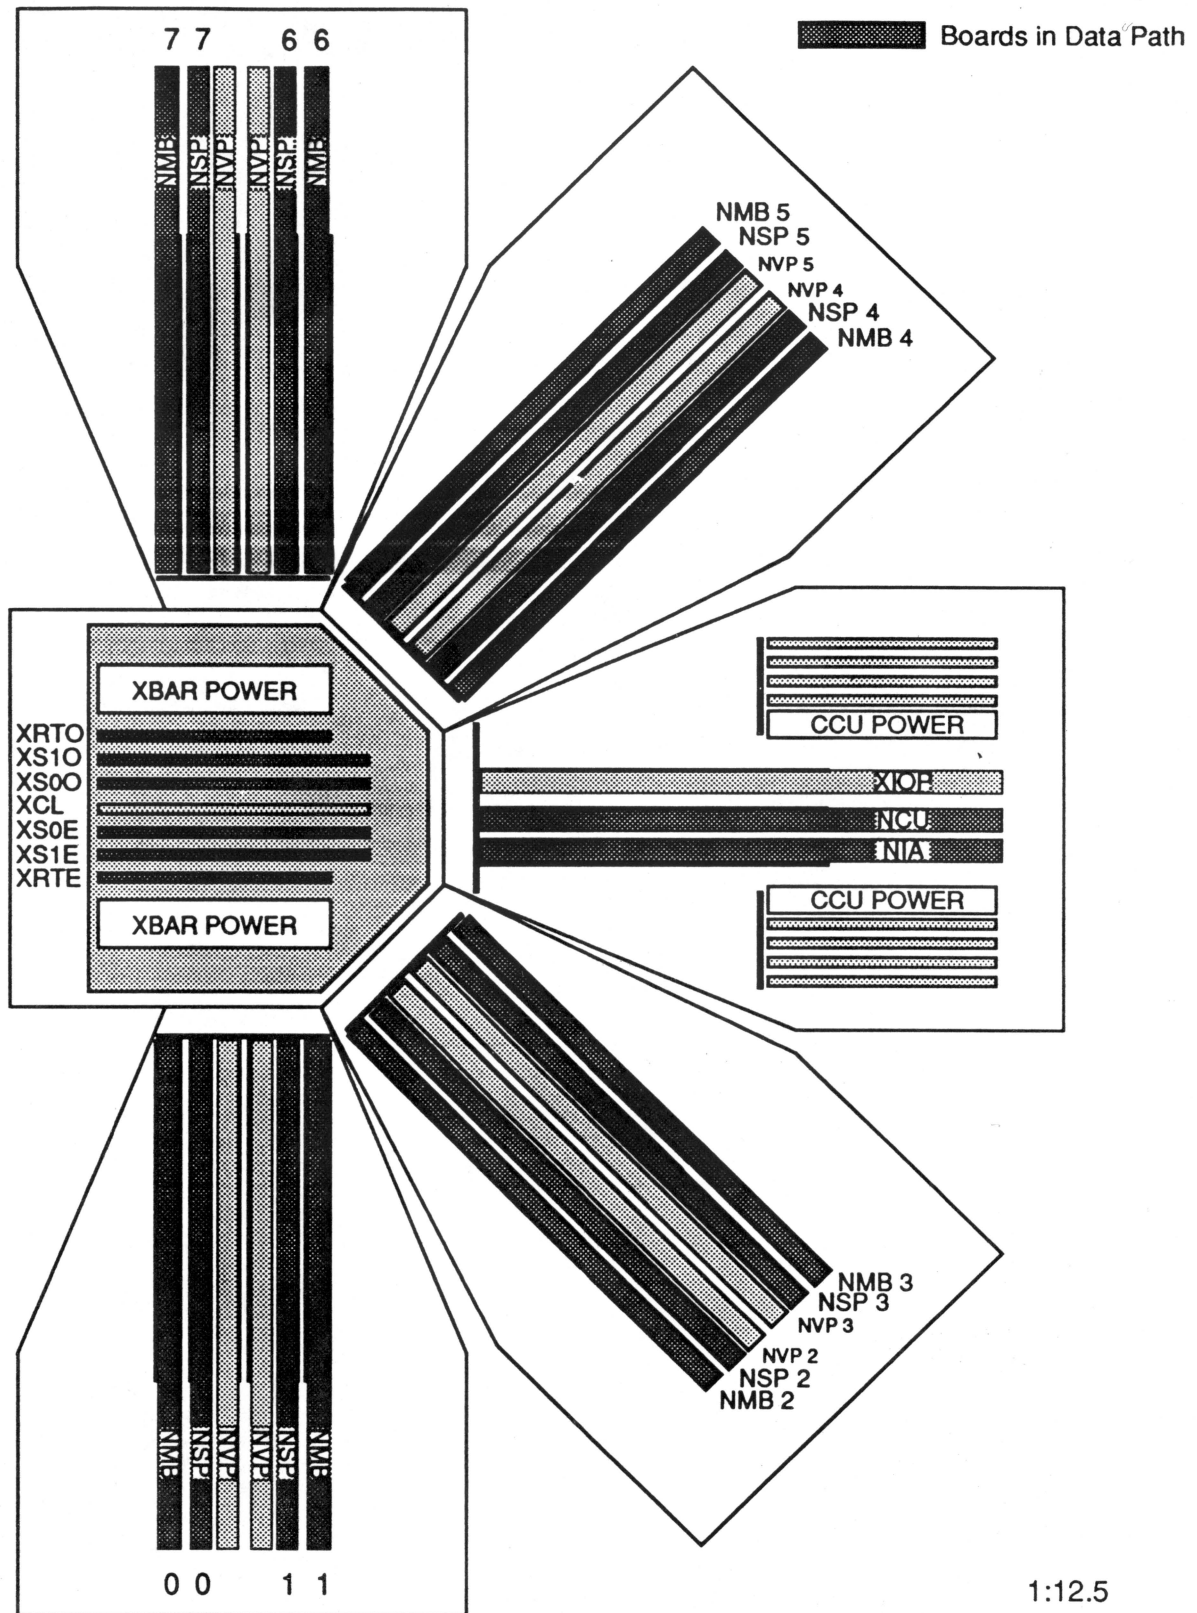

# Physical Layout of Neptune

1:12.5